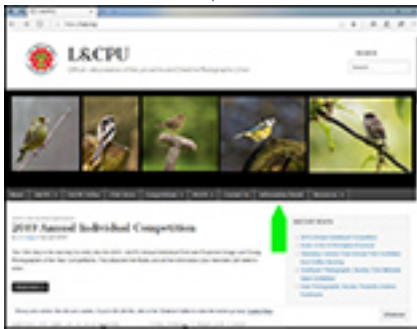

Stalybridge Photographic Club

How to register with the L&CPU

In your browser, go to: <https://lcpu.org/>

Enter your E-mail address,
NOT the Club's code

You will receive a reply
advising you that a password
has been sent to your e-mail
address